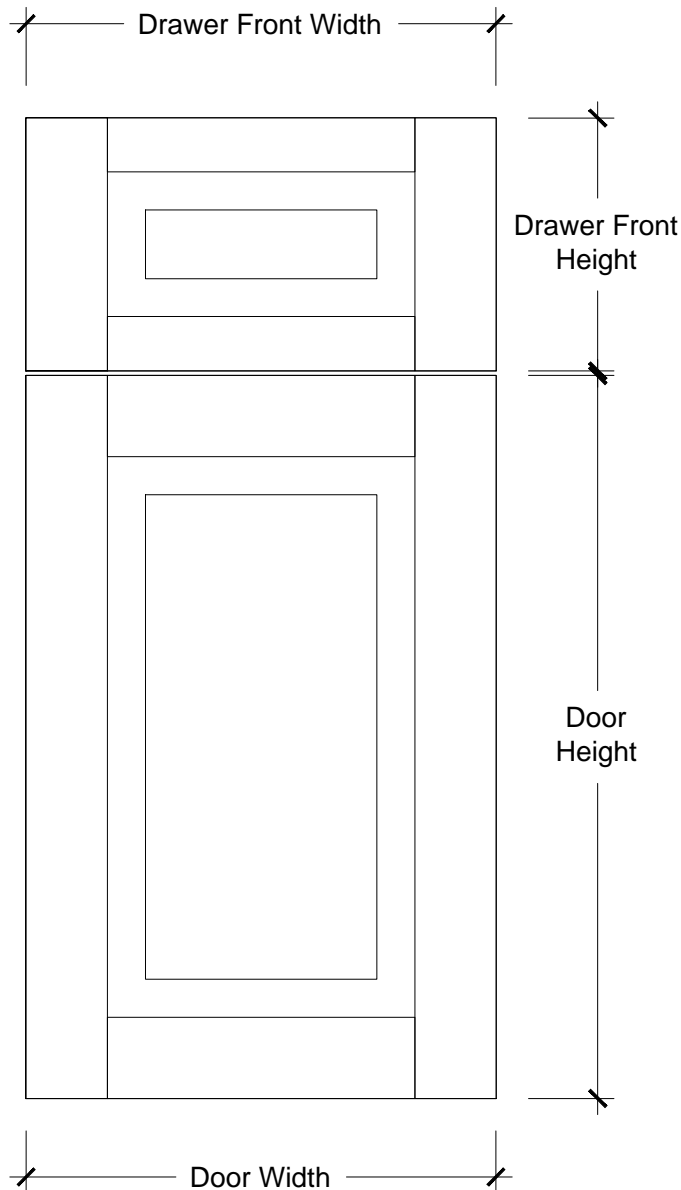

IMPERIAL - cabinet door

DOOR SPECIFICATIONS

Construction Type - Mortise and Tenon

Rail and Stile - 13/16" Solid Wood 2 1/4" wide
 Drawer Fronts under 8" in height
 have 1 1/2" wide rails

Panel - (Raised) 9/16" Solid Wood

Outside Edge - Profiled

Minimum Width 7"
 Minimum Height 5.25"

Doors above 48" in Height have a
 horizontal rail centred vertically

AVAILABLE IN:

Maple
 Oak
 Pine
 Cherry

AVAILABLE COLORS:

See Stock Color List