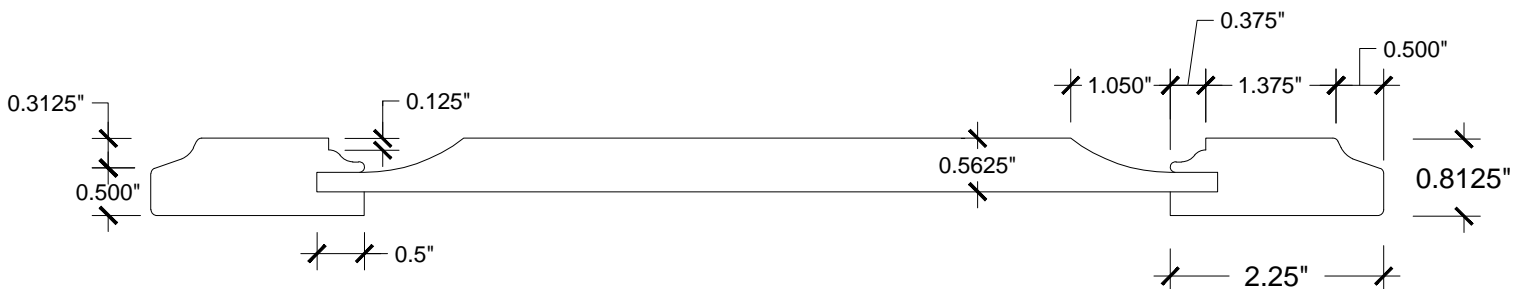

AVAILABLE COLORS:

See Stock Color List

NON Stock Colors also available
Contact Sales Dept.

DOOR SECTION