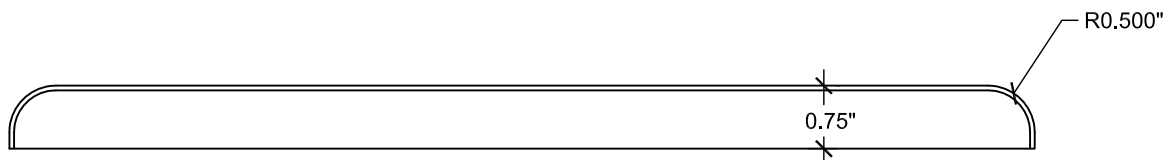

DOOR SECTION