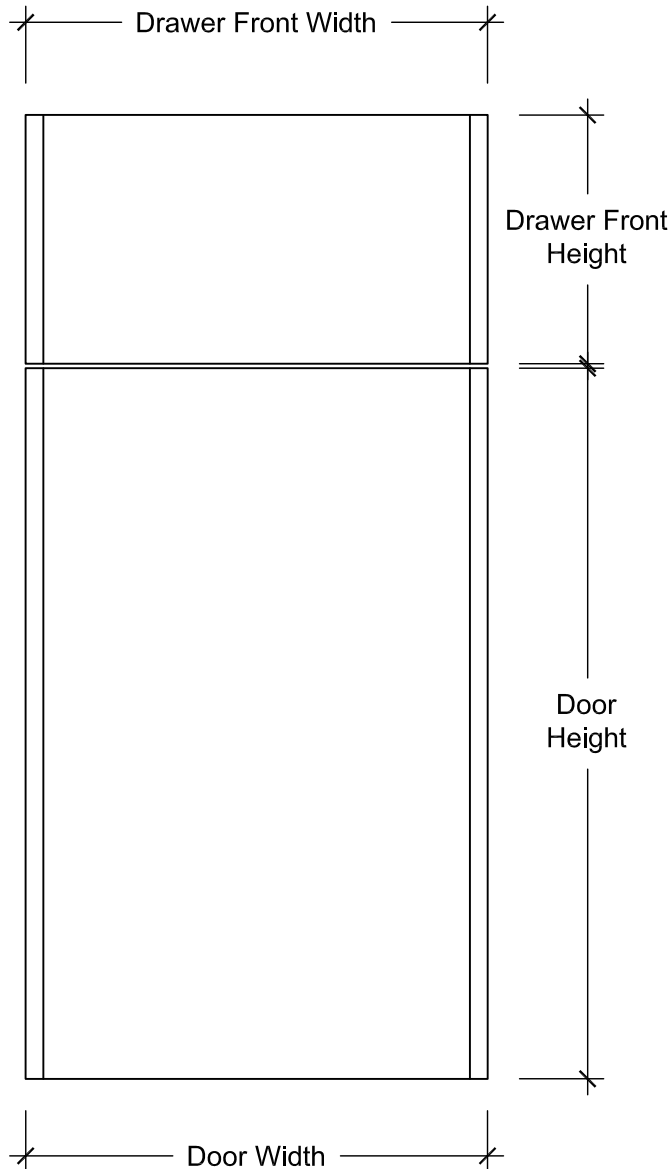

MONTEREY - *cabinet door*

DOOR SPECIFICATIONS

Construction Type - Plastic Laminate on 5/8" MDF core with White Melamine Back

Outside Edge - 1/2" Radius on Vertical Edges
 Minimum Width 6"
 Minimum Height 3 1/2"