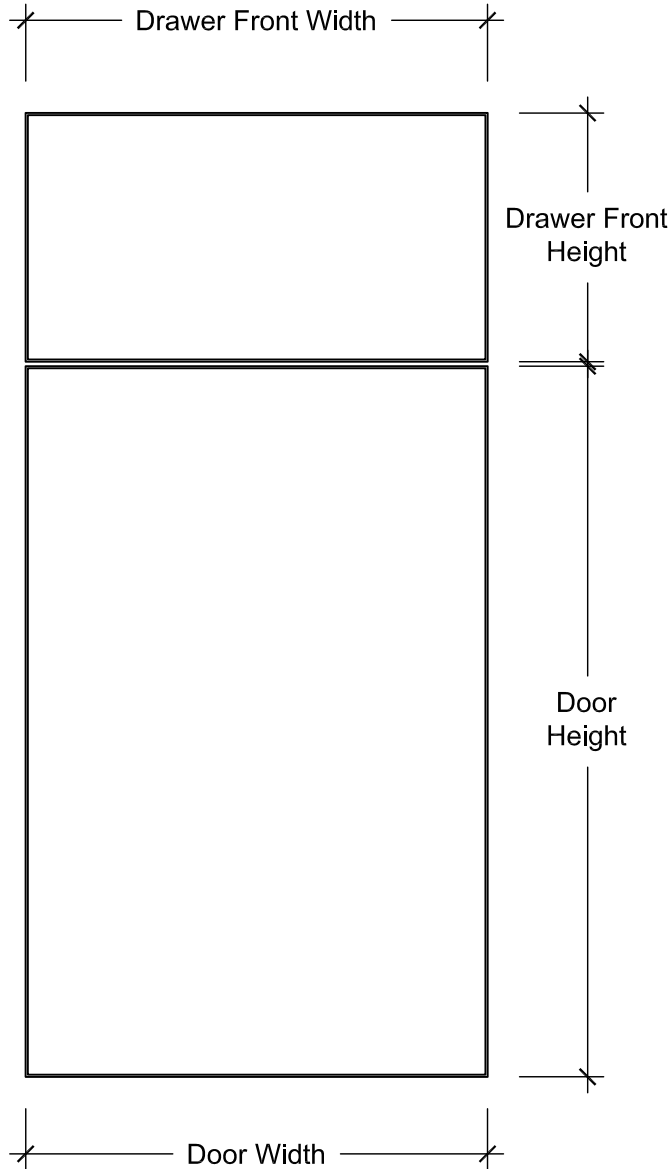

# OPTIMA - cabinet door

## DOOR SPECIFICATIONS

Construction Type - Plastic Laminate on 5/8" MDF core with White Melamine Back

Outside Edge - Matching Plastic Laminate Edge  
 Minimum Width 6"  
 Minimum Height 3 1/2"

## AVAILABLE IN:

Various Colors - Contact Sales Dept.

PLASTIC LAMINATE EDGE

## DOOR SECTION