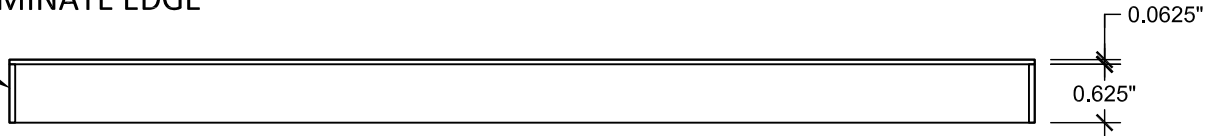

AVAILABLE IN:

Various Colors - Contact Sales Dept.

PLASTIC LAMINATE EDGE