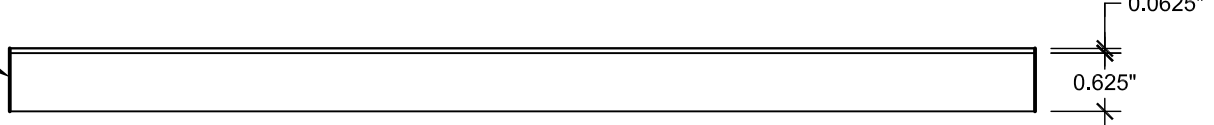

AVAILABLE IN:

Various Colors - Contact Sales Dept.

.018" PVC EDGE