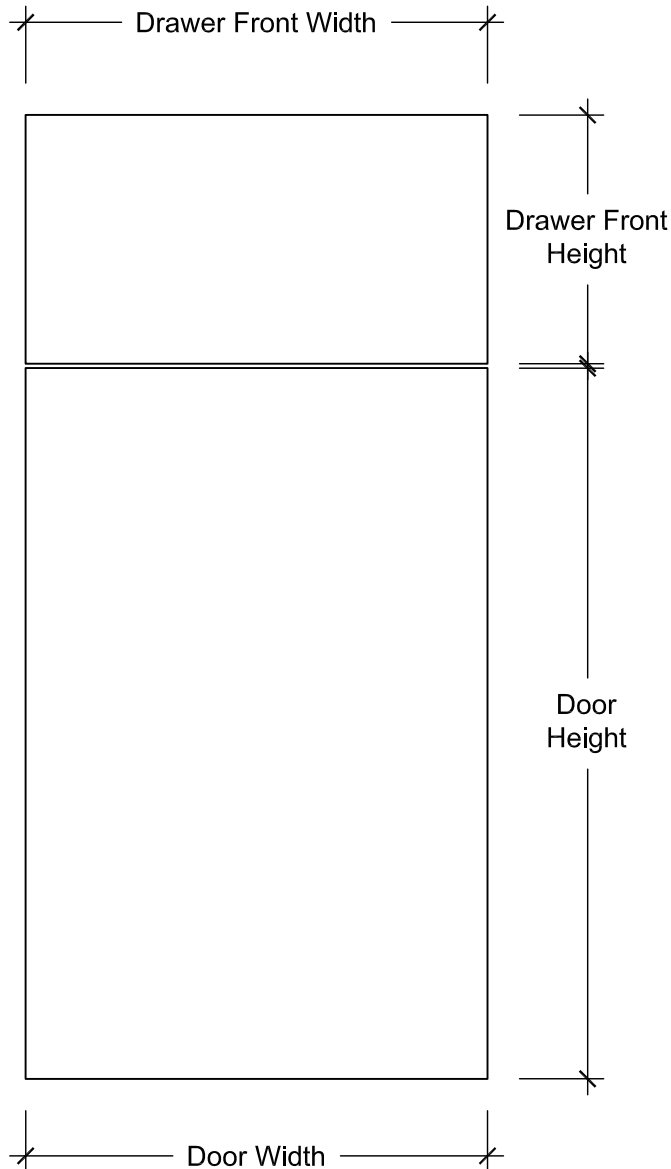

QUARTZ - cabinet door

DOOR SPECIFICATIONS

Construction Type - Plastic Laminate on 5/8" MDF core with White Melamine Back

Outside Edge - Matching PVC Edge Tape .018"
 Minimum Width 6"
 Minimum Height 3 1/2"

AVAILABLE IN:

Various Colors - Contact Sales Dept.

.018" PVC EDGE

DOOR SECTION

77 Mountain View Road
 Winnipeg, MB R3C 2E6
 204-779-3000

DATE:

01-18-13

PART #

320-1040

REV #

0.0