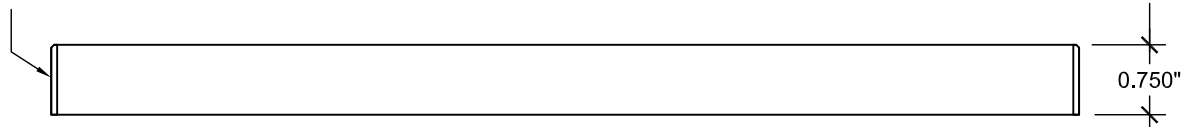

AVAILABLE IN:

Various Colors - Contact Sales Dept.

1mm PVC LASER EDGED