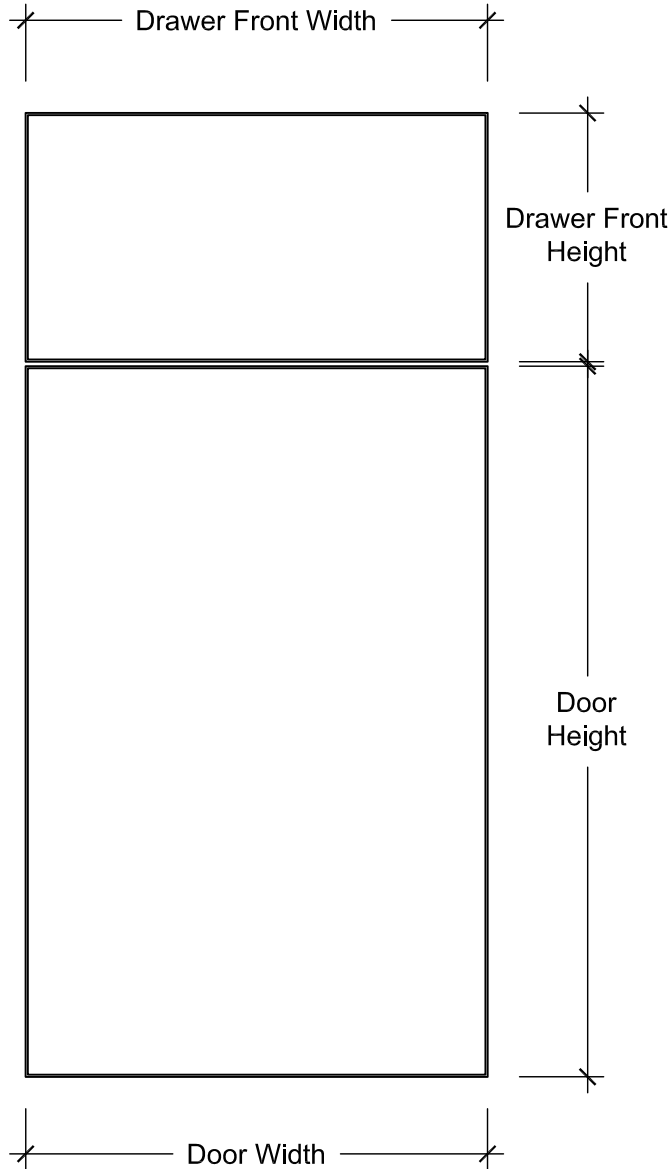

# SOHO - cabinet door

## DOOR SPECIFICATIONS

Construction Type - High Gloss Plastic Laminate on 3/4" MDF core with Matching Melamine Back

Outside Edge - Matching 1mm PVC Laser Edged  
Minimum Width 6"  
Minimum Height 3 1/2"

## AVAILABLE IN:

Various Colors - Contact Sales Dept.

1mm PVC LASER EDGED

## DOOR SECTION