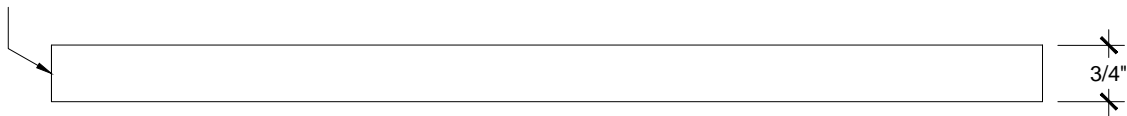

DOOR SPECIFICATIONS

Construction Type - 3/4" MDF

Minimum Width 6"

Minimum Height 3 1/2"

Premium finishes are factory applied to 3/4" MDF. A variety of colors and textures are available in P.E.T., acrylic and lacquer with a range of sheens from 90% high gloss to velvet touch super matte finish. Comes with PVC edgework in 1 mm only.

PET stands for "Polyethylene terephthalate"
MDF for "Medium Density Fiberboard"

1mm PVC EDGE

DOOR PROFILE

	77 Mountain View Road Winnipeg, MB R3C 2E6 204-779-3000		<i>CATEGORY</i>	<i>DOOR STYLE</i>	<i>DATE</i>
			FLAT PANEL	PREMIUM	07-01-20